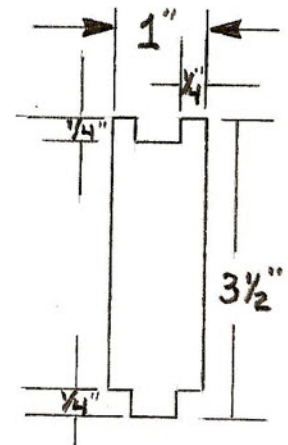

DADO JOINT

BOX JOINT

OR

MATERIAL LIST

- 2 PCS 3 1/4" X 11" SIDES
- 2 PCS 3 1/4" X 6 1/2" ENDS
- 4 PCS 1" X 3 1/2"
- 1 PC 6 1/2" X 11" BOTTOM
- ALL 1/4" THICK

TYP 4 PLCS