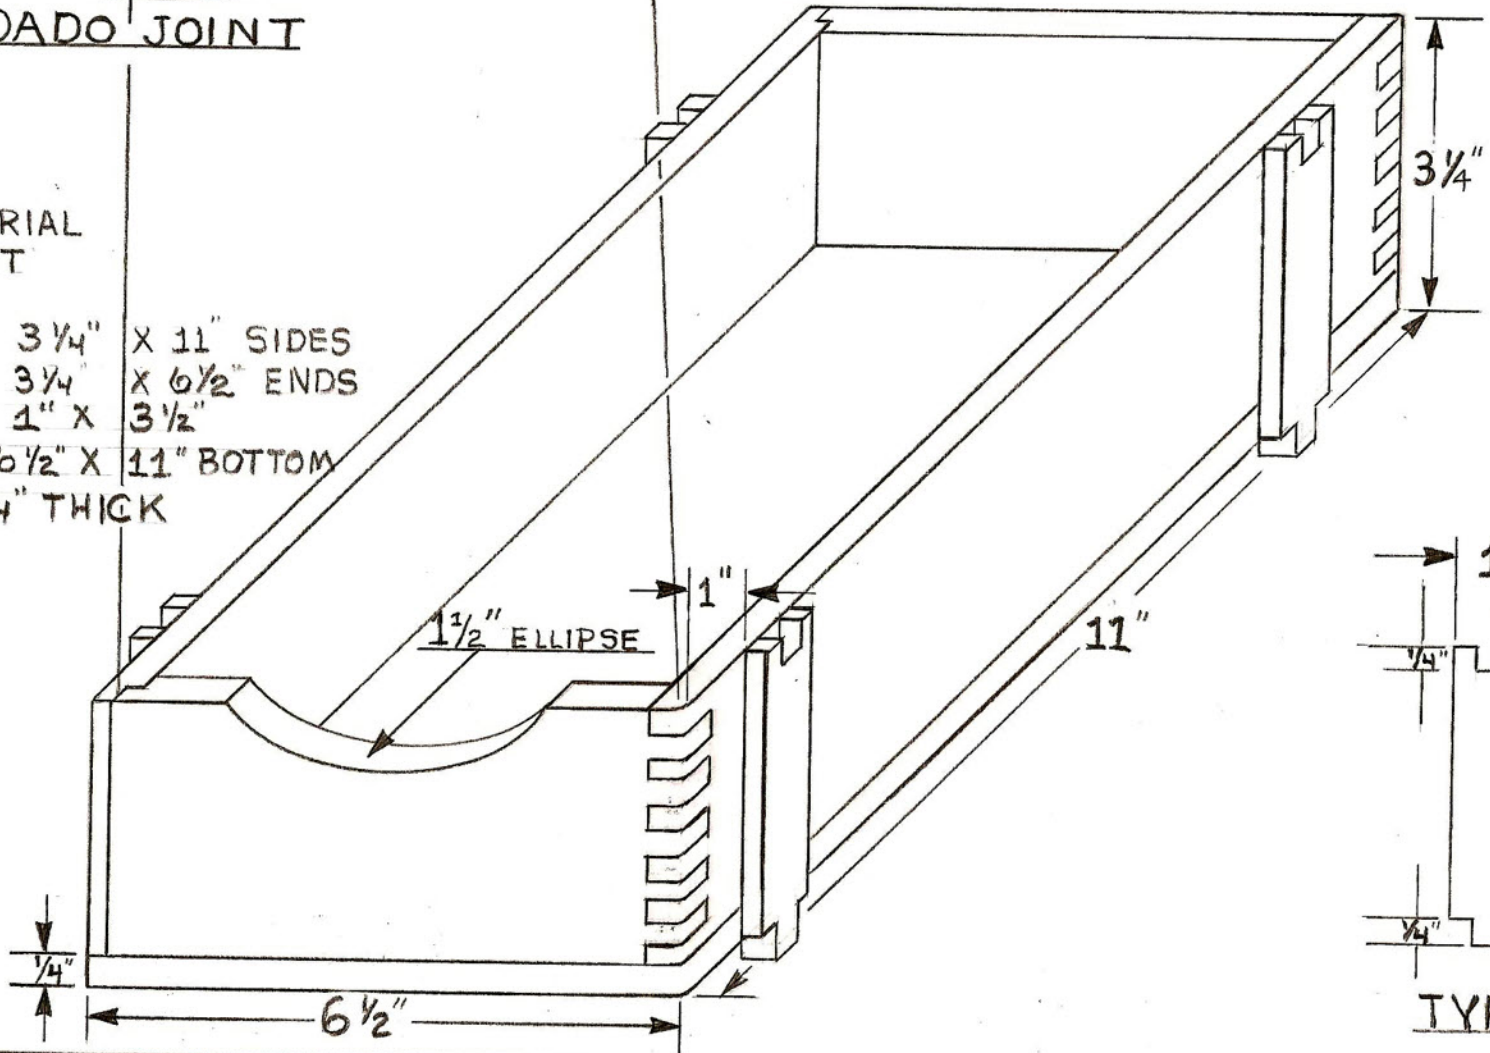

DADO JOINT

BOX JOINT

OR

MATERIAL LIST

- 2 PCS 3 1/4" X 11" SIDES
- 2 PCS 3 1/4" X 6 1/2" ENDS
- 4 PCS 1" X 3 1/2"
- 1 PC 6 1/2" X 11" BOTTOM
- ALL 1/4" THICK

TYP 4 PLCS